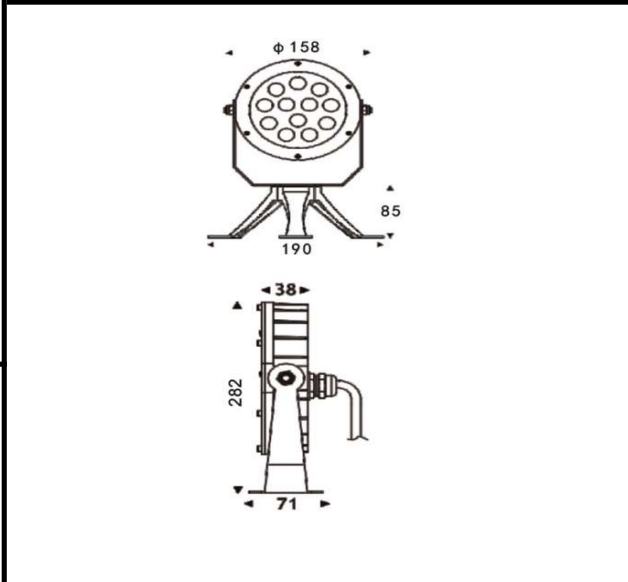

Sovitron Interior Pvt.Ltd.

Model Name	EDGE-5023/ DL-OBL-5023-24
Description	UNDER WATER LIGHT

Technical description	Image
-----------------------	-------

Dimension	Dia=158mm H=85mm
Frame	Aluminum die cast
Color Tempertaure	4000K
Power	24W
Total Luminous Flux	1560 lm
Efficacy	65 lm/W
IP rating	68
Color Rendering	≥80
Mounting	Recessed
Optics	Clear glass
Dimming	NON-Dimmable
Operating Voltage	DC24V
Standard Lifetime	L70 minimum at 50,000 burning hours

Dimension diagram

Remarks:-

Address: Plot #7 Saroorpur-Nangla Industrial Area,Ballabgarh-Sohna Road,Faridabad-121005
Email: info@sovitron.com